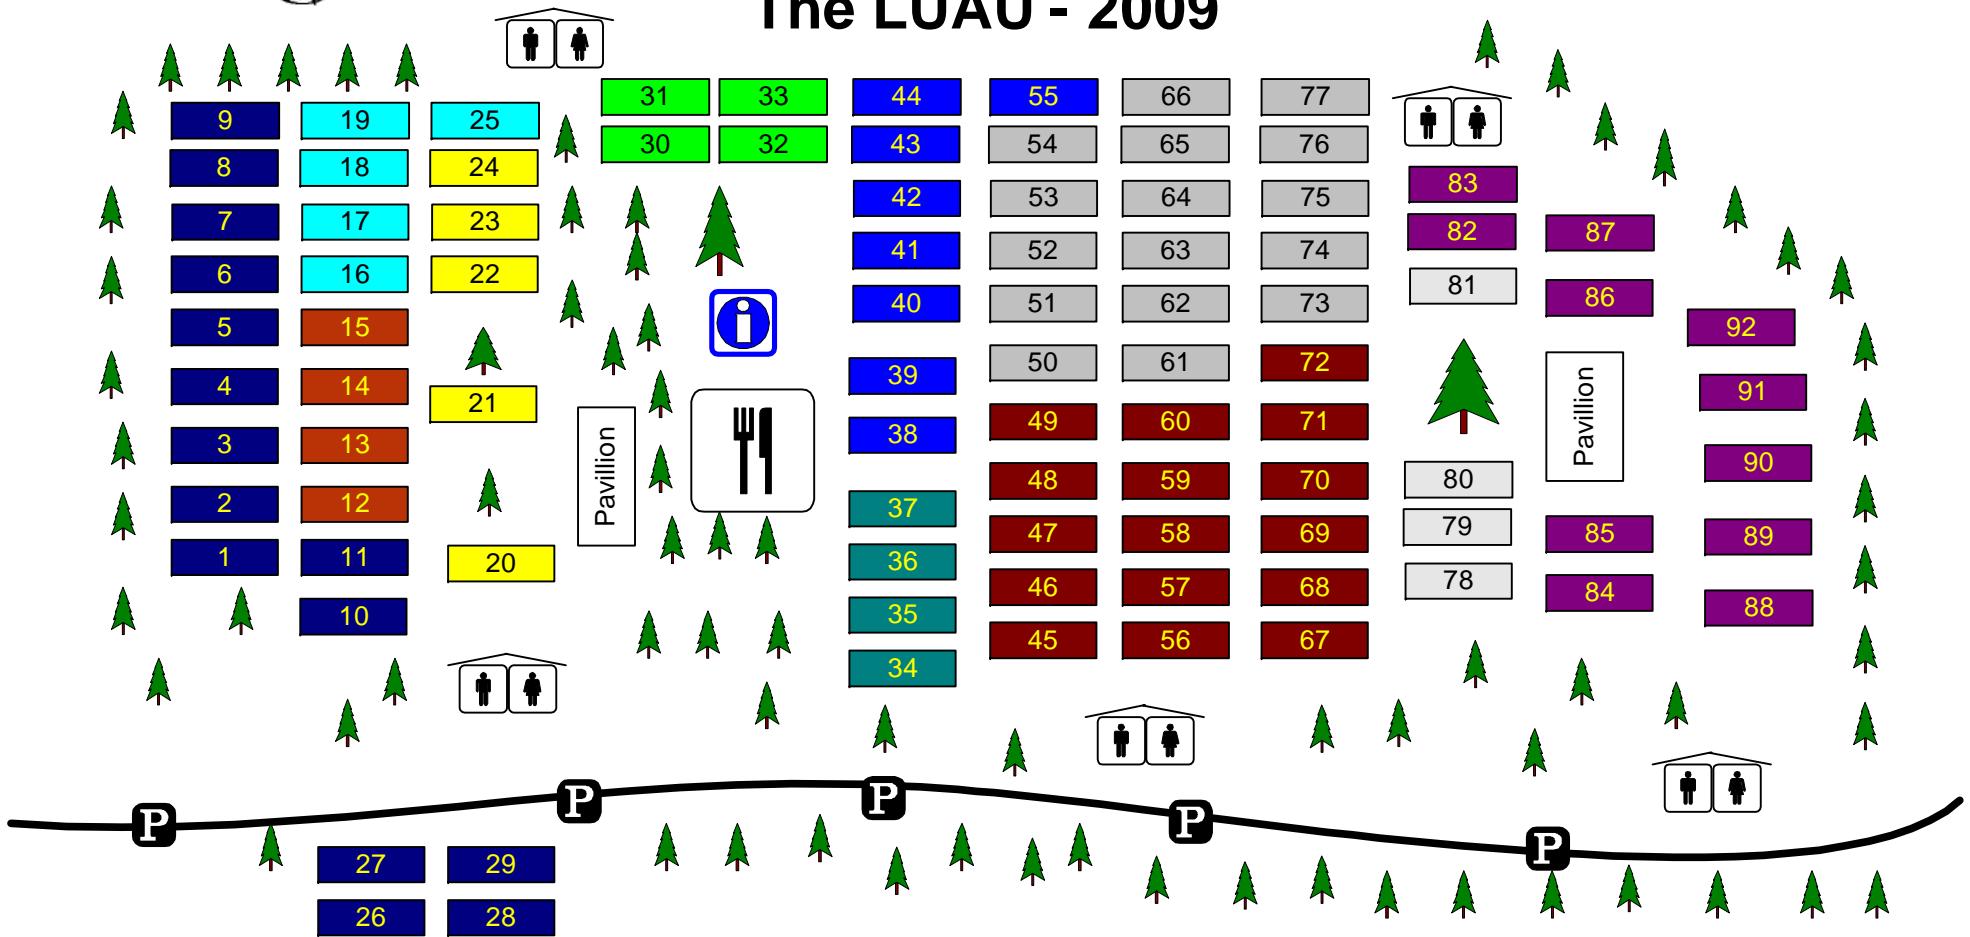

Spike Volleyball presents The LUAU - 2009

Court Assignments	
Division	Courts
Coed 6 - A/BB	20 - 24
Coed 6 - Rec	12 - 15
Masters	30 - 33

Court Assignments	
Division	Courts
Men's AA	38 - 44, 55
Men's A	45 - 49, 56 - 60, 67 - 72,
Men's BB	1 - 11, 26 - 29
Men's B	16 - 19, 25

Court Assignments	
Division	Courts
Women's AA	34 - 37
Women's A	50 - 54, 61 - 66 73 - 77
Women's BB	82 - 92
Women's B	78 - 81